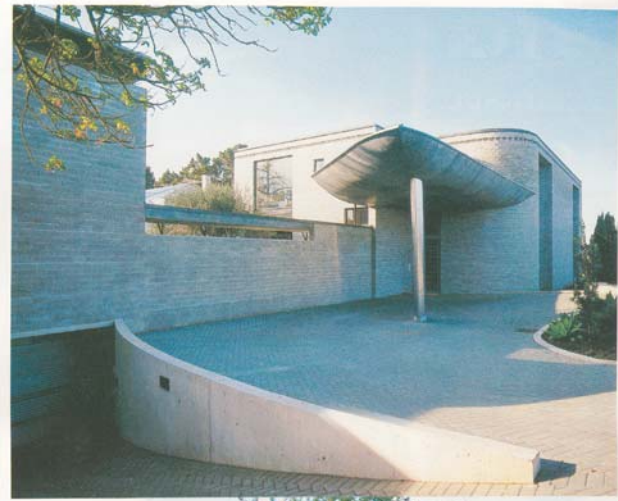

World-class 'bunker' joy to live in

— John Daly-Peoples

VIEWPOINT

To find out how you can receive a complimentary copy of this magazine featuring exquisite New Zealand homes, visit www.bayleys.co.nz/viewpoint